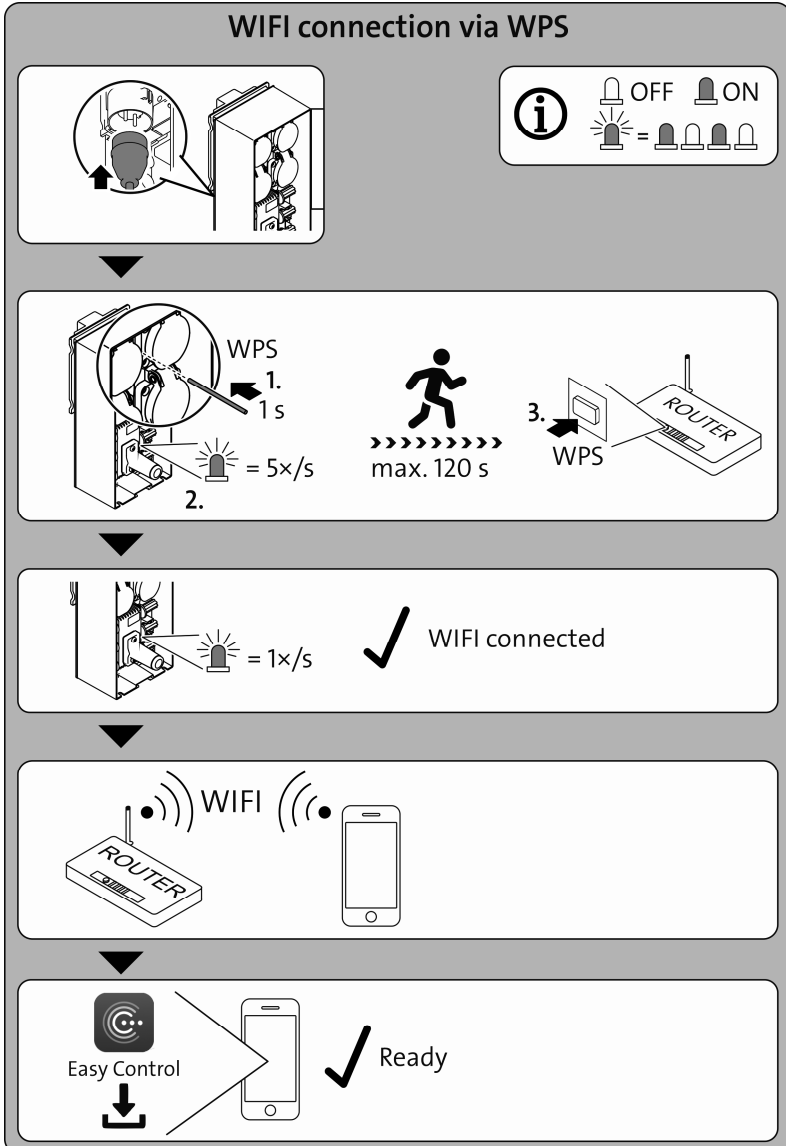

Quick Start InScenio FM-Master EGC

WIFI connection via Access Point

WiFi settings

SSID = ①
Password = ②

SN: 1234567898765432
EGC Controller Version: V1.0
Default Firmware: V01.01

SSID: Oase FM-Master EGC xxxxxx ①
Password: oase1234 ②