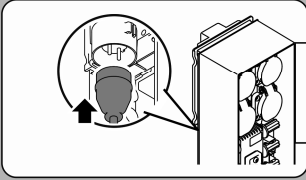

Quick Start InScenio FM-Master EGC

WIFI connection via Access Point

WiFi settings

SSID = ①
Password = ②

SN: 1234567898765432
EGC Controller Version: V1.0
Default Firmware: V01.01

SSID: Oase FM-Master EGC xxxxxx ①
Password: oase1234 ②