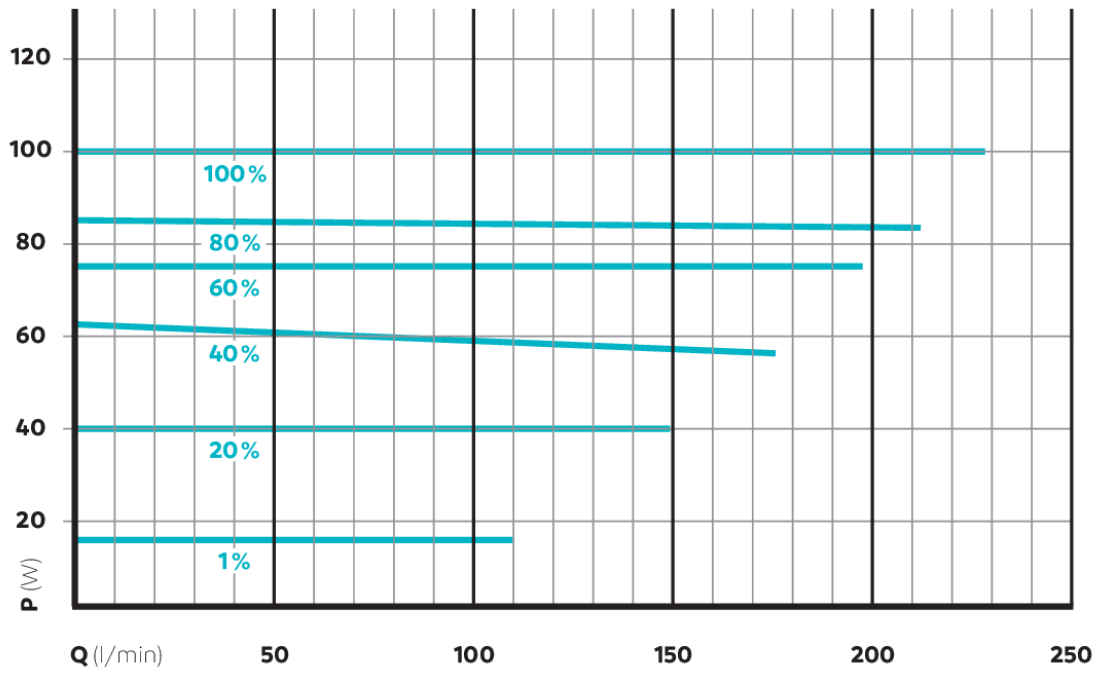

AQUAMAX ECO PREMIUM 13000 – SFC-FUNCTION

AQUAMAX ECO PREMIUM 13000 – POWER

AQUAMAX ECO PREMIUM 13000 – PRESSURE

AQUAMAX ECO PREMIUM 5000 – 21000