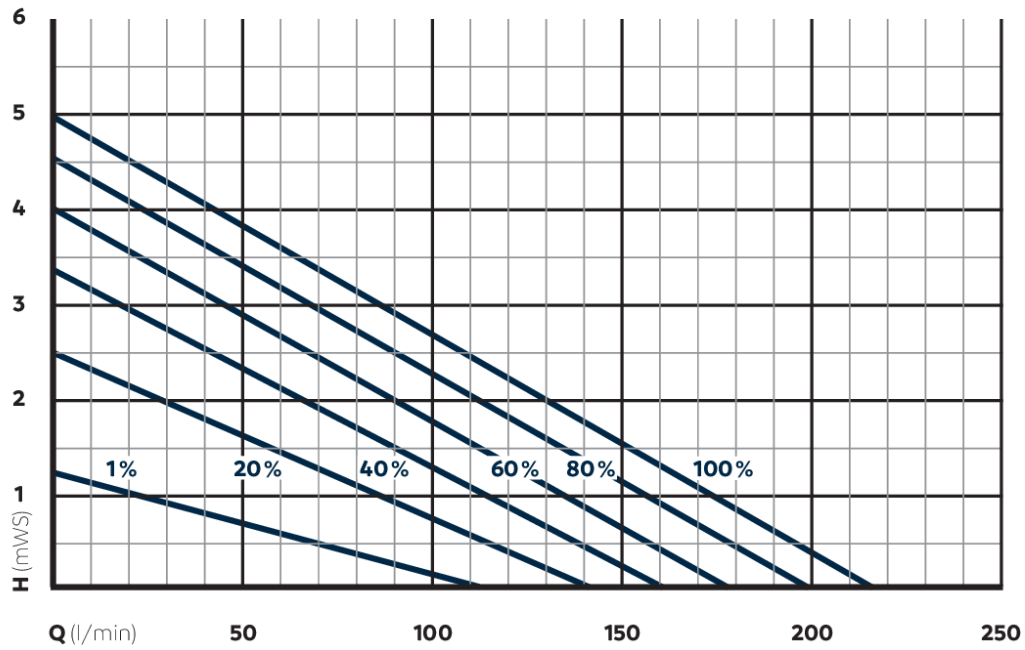

AQUAMAX ECO PREMIUM 13000 – SFC-FUNCTION

AQUAMAX ECO PREMIUM 13000 – POWER

AQUAMAX ECO PREMIUM 13000 – PRESSURE

AQUAMAX ECO PREMIUM 5000 – 21000