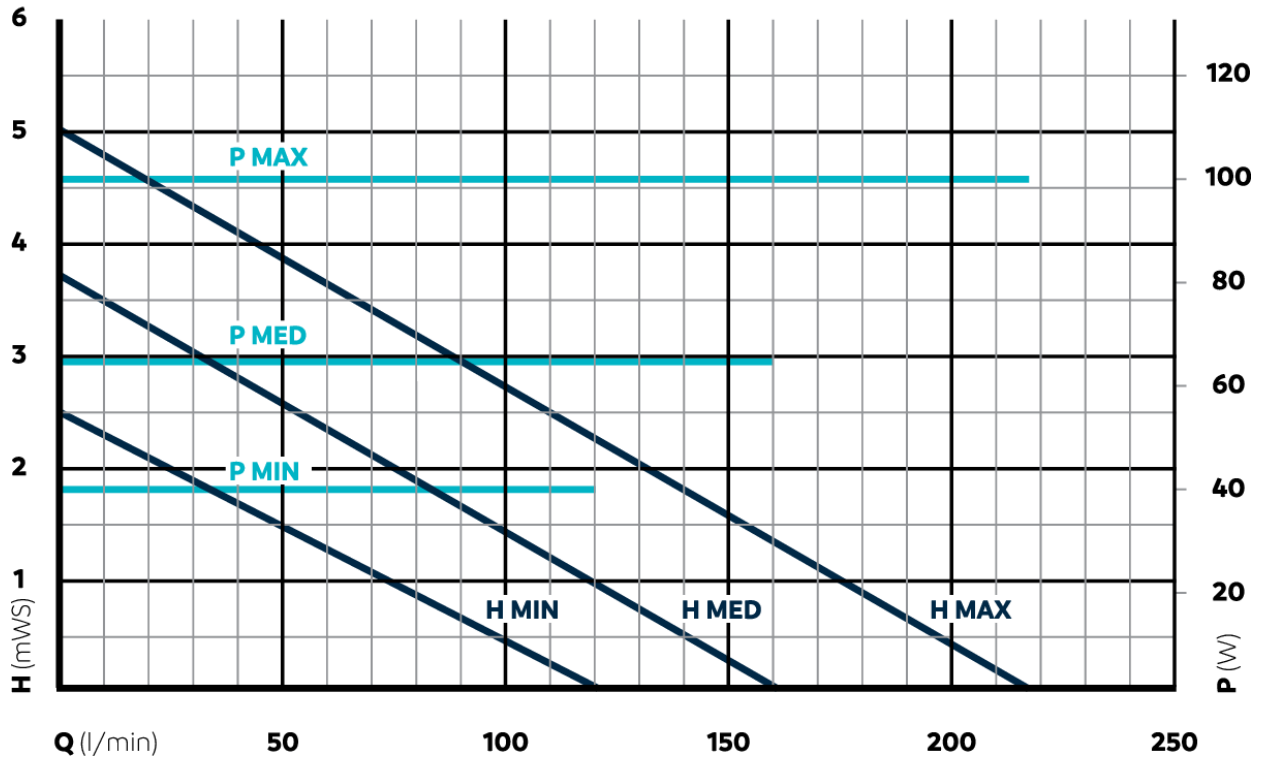

AQUAMAX ECO PREMIUM 13000 – SFC-FUNCTION

AQUAMAX ECO PREMIUM 13000 – POWER

AQUAMAX ECO PREMIUM 13000 – PRESSURE

AQUAMAX ECO PREMIUM 5000 – 21000