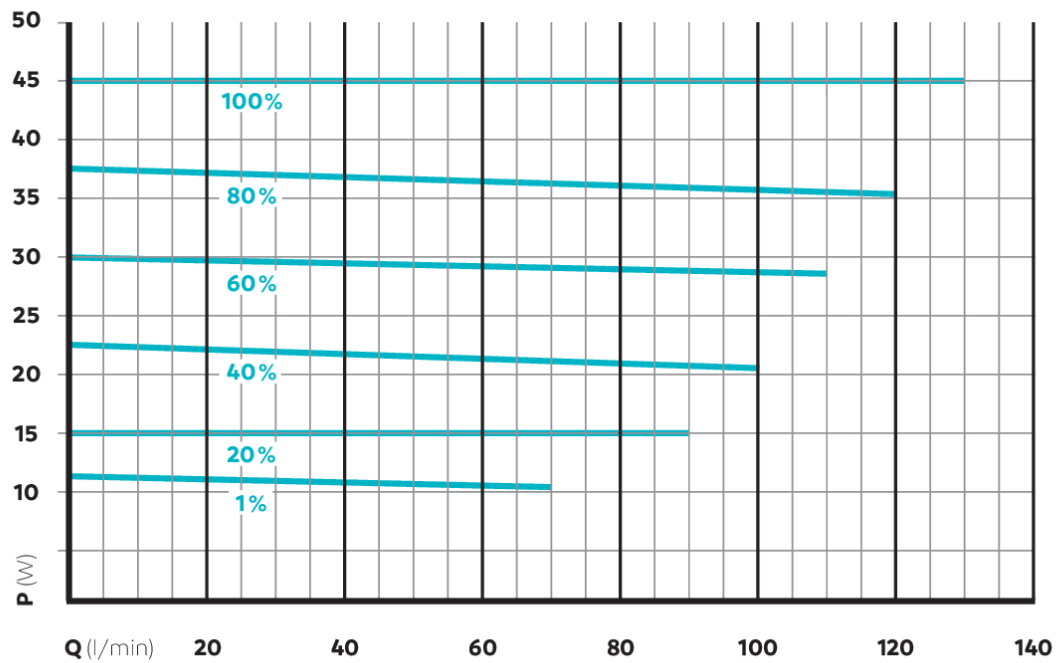

AQUAMAX ECO PREMIUM 7000 – SFC-FUNCTION

AQUAMAX ECO PREMIUM 7000 – POWER

AQUAMAX ECO PREMIUM 7000 – PRESSURE

AQUAMAX ECO PREMIUM 5000 – 21000