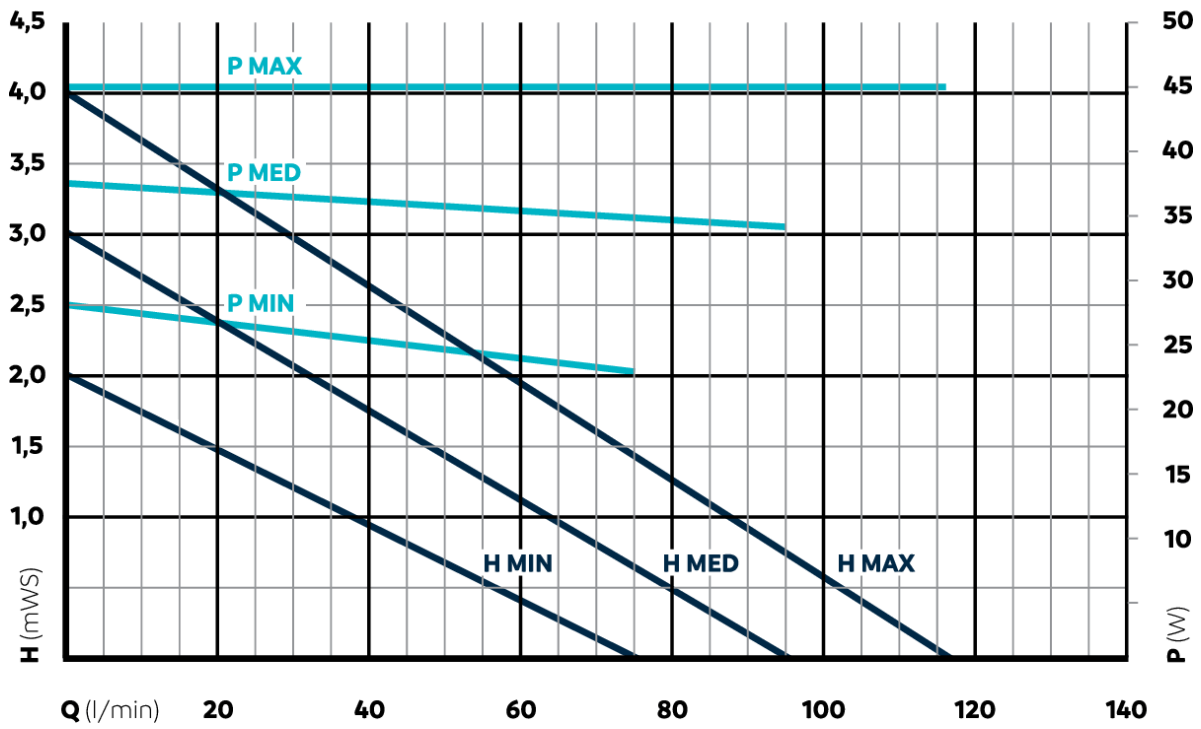

AQUAMAX ECO PREMIUM 7000 – SFC-FUNCTION

AQUAMAX ECO PREMIUM 7000 – POWER

AQUAMAX ECO PREMIUM 7000 – PRESSURE

AQUAMAX ECO PREMIUM 5000 – 21000