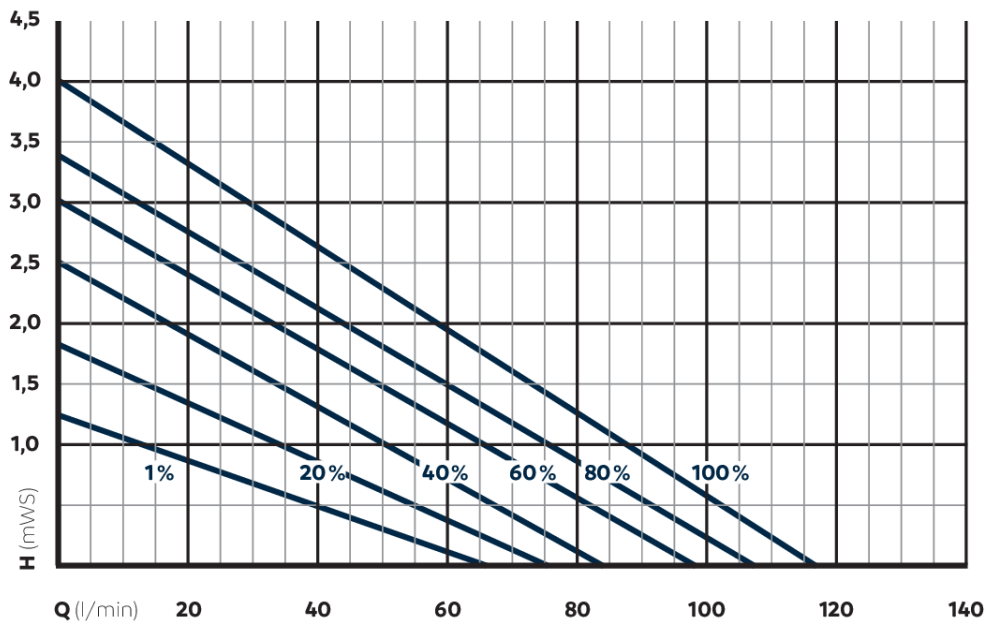

AQUAMAX ECO PREMIUM 7000 – SFC-FUNCTION

AQUAMAX ECO PREMIUM 7000 – POWER

AQUAMAX ECO PREMIUM 7000 – PRESSURE

AQUAMAX ECO PREMIUM 5000 – 21000